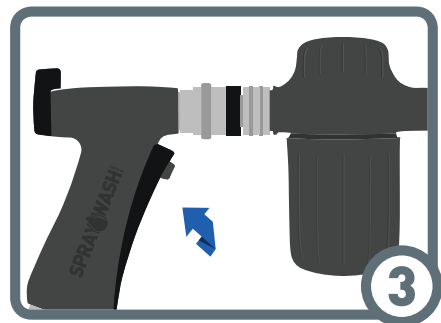

Turn and regulate dosing with ease

HOW TO USE SPRAYWASH

1 Place 1 or 2 tablets in the dilution chamber and screw onto the gun.

2 Attach the gun to the hose, and the hose to the tap.

3 Pull the trigger and start cleaning.

1 System – 2 options

Complete starter kit

Choose the right coupling

White foam filter

Fast, fine and compact active foam.

Black foam filter

Increased foam effect and more concentrated foam pattern.

Nito