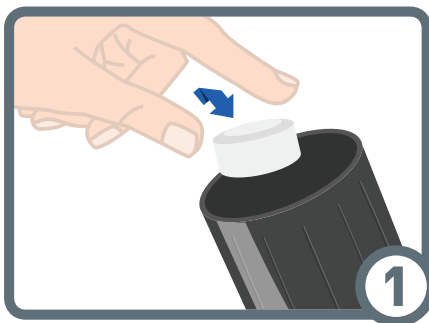

Turn and regulate dosing with ease

HOW TO USE SPRAYWASH

1 Place 1 or 2 tablets in the dilution chamber and screw onto the gun.

2 Attach the gun to the hose, and the hose to the tap.

3 Pull the trigger and start cleaning.